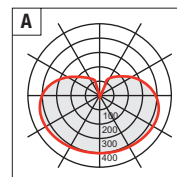

Colore decoro Details color

● Nuova versione New version

BI	CR
Bianco White	Cromato Chrome

● Led Equipaggiata con led 3000K - Equipped with led 3000K

● Led Equipaggiata con led 4000K - Equipped with led 4000K

● Led DM ● Led DM ● DM Dimmerabile PUSH/DALI
Dimmable PUSH/DALI (info page10)

● Led EM ● Led EM ● EM Emergenza (SA) 1h di serie - 3h a richiesta
Emergency 1h standard - 3h on request

(a) Equipaggiato con alimentatore multipotenza per l'utilizzo di lampade da 26W-32W o 42W
Equipped with multi-power ballast to use bulbs of 26W-32W or 42W