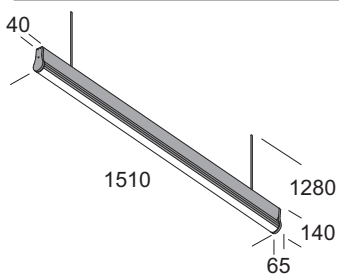

Mono 150

Articolo Item	Colore struttura Structure color		W_{max}	LUMEN	IP	LUMEN/W	C
	CR	AL					
	Codice Code						
● Led mono 150 led-W	74690	74696	31,2	4470	IP20	143	C
● mono 150S led-W	74700	74706	57,3	7820	IP20	136	C
● Led DM mono 150S DM led-W	74710	74716	57,3	7820	IP20	136	C
● Led EM mono 150 EM led-W	74720	74726	31,2	4470	IP20	143	C
● mono 150S EM led-W	74730	74736	57,3	7820	IP20	136	C
● Led mono 150 led-N	74740	74746	31,2	4470	IP20	143	C
● mono 150S led-N	74750	74756	57,3	7820	IP20	136	C
● Led DM mono 150S DM led-N	74760	74766	57,3	7820	IP20	136	C
● Led EM mono 150 EM led-N	74770	74776	31,2	4470	IP20	143	C
● mono 150S EM led-N	74780	74786	57,3	7820	IP20	136	C
EL mono 150/80 EL	78550	78556	1x80	G5 7000	IP20	87	A
mono 150/2x80 EL	78580	78586	2x80	G5 14000	IP20	87	B
DM mono 150/2x80 DM	79320	79326	2x80	G5 14000	IP20	87	B

Colore struttura Structure color

● Nuova versione New version

CR
Alluminio brillantato (effetto cromato) Shined aluminium (chrome effect)

AL
Alluminio anodizzato Oxided aluminium

Led Equipaggiata con led 3000K - Equipped with led 3000K

Led Equipaggiata con led 4000K - Equipped with led 4000K

Led DM **Led DM** **DM** Dimmerabile PUSH/DALI
Dimmable PUSH/DALI (info page10)

Led EM **Led EM** Emergenza (SA) 1h di serie – 3h a richiesta
Emergency 1h standard – 3h on request