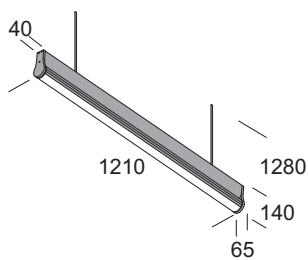

Mono 120

Colore struttura Structure color

Articolo Item	Colore struttura Structure color		W_{max}	LED	LUMEN	IP	LUMEN/W	Icon
	CR	AL						
	Codice Code							
● Led mono 120 led-W	74590	74596	25	led	3620	IP20	⊕	145 C
● mono 120S led-W	74600	74606	45,8	led	6260	IP20	⊕	137 C
● Led DM mono 120S DM led-W	74610	74616	45,8	led	6260	IP20	⊕	137 C
● Led EM mono 120 EM led-W	74620	74626	25	led	3620	IP20	⊕	145 C
● mono 120S EM led-W	74630	74636	45,8	led	6260	IP20	⊕	137 C
● Led mono 120 led-N	74640	74646	25	led	3620	IP20	⊕	145 C
● mono 120S led-N	74650	74656	45,8	led	6260	IP20	⊕	137 C
● Led DM mono 120S DM led-N	74660	74666	45,8	led	6260	IP20	⊕	137 C
● Led EM mono 120 EM led-N	74670	74676	25	led	3620	IP20	⊕	145 C
● mono 120S EM led-N	74680	74686	45,8	led	6260	IP20	⊕	137 C
EL mono 120/54 EL	78540	78546	1x54	G5	5000	IP20	⊕	93 A
mono 120/2x54 EL	78570	78576	2x54	G5	10000	IP20	⊕	93 B
DM mono 120/2x54 DM	79300	79306	2x54	G5	10000	IP20	⊕	93 B

Colore struttura Structure color

● Nuova versione New version

CR
Alluminio brillantato (effetto cromato) *Shined aluminium (chrome effect)*

AL
Alluminio anodizzato *Oxided aluminium*

Led Equipaggiata con led 3000K - *Equipped with led 3000K*

Led Equipaggiata con led 4000K - *Equipped with led 4000K*

Led DM **Led DM** **DM** Dimmerabile PUSH/DALI
Dimmable PUSH/DALI (info page 10)

Led EM **Led EM** Emergenza (SA) 1h di serie – 3h a richiesta
Emergency 1h standard – 3h on request