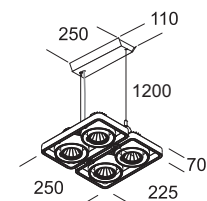

Flash SQ

Led flash SQS-W	75589	75581	28,4	led	3200	IP20	⊕	113 A
Led DM flash SQS-W DM	75599	75591	28,4	led	3200	IP20	⊕	113 A
Led flash SQS-N	75609	75601	28,4	led	3200	IP20	⊕	113 A
Led DM flash SQS-N DM	75619	75611	28,4	led	3200	IP20	⊕	113 A
Led flash SQL-W	75629	75621	28,4	led	3200	IP20	⊕	113 B
Led DM flash SQL-W DM	75639	75631	28,4	led	3200	IP20	⊕	113 B
Led flash SQL-N	75649	75641	28,4	led	3200	IP20	⊕	113 B
Led DM flash SQL-N DM	75659	75651	28,4	led	3200	IP20	⊕	113 B

Colore rosone Top cover

AL RAL 9006
Alluminio Aluminium

BI RAL 9016
Bianco opaco Matt white

Led Equipaggiata con led 3000K - Equipped with led 3000K

Led Equipaggiata con led 4000K - Equipped with led 4000K

Led DM **Led DM** Dimmerabile PUSH/DALI
Dimmable PUSH/DALI (info page10)