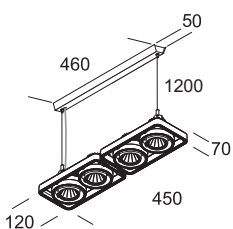

Flash

Serie di lampade composta da faretto orientabili. Struttura in policarbonato trasparente con rosone in metallo bianco opaco ral 9016 o colore alluminio ral 9006. **Equipaggiata con led COB e alimentatore elettronico incorporato. Lente ad emissione stretta 25° o larga 40°.**

Range of light composed by adjustable spot. Structure made in transparent polycarbonate with matt white painted metal top cover ral 9016 or aluminium painted metal top cover ral 9006. **Equipped with COB led and electronic driver included. Emission lens with narrow-angle 25° or wide-angle 40°.**

Flash S4

Colore rosone Top cover

Articolo Item	Colore rosone Top cover		W _{max}		LUMEN		LUMEN/W	
	AL	BI						
	Codice Code							
Led flash S4S-W	75509	75501	28,4	led	3200	IP20	⊕	113 A
Led DM flash S4S-W DM	75519	75511	28,4	led	3200	IP20	⊕	113 A
Led flash S4S-N	75529	75521	28,4	led	3200	IP20	⊕	113 A
Led DM flash S4S-N DM	75539	75531	28,4	led	3200	IP20	⊕	113 A
Led flash S4L-W	75549	75541	28,4	led	3200	IP20	⊕	113 B
Led DM flash S4L-W DM	75559	75551	28,4	led	3200	IP20	⊕	113 B
Led flash S4L-N	75569	75561	28,4	led	3200	IP20	⊕	113 B
Led DM flash S4L-N DM	75579	75571	28,4	led	3200	IP20	⊕	113 B