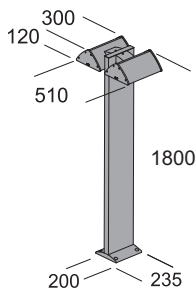

Plaza 182

E27	plaza 182	65447	65446	65448	2x46	E27	1400	IP65	⊕	15	A
Led	plaza 182 led-W	59427	59426	59428	46	led	6240	IP65	⊕	136	B
Led	plaza 182 led-N	59437	59436	59438	46	led	6240	IP65	⊕	136	B
EL	plaza 182/2x26 EL	68507	68506	68508	2x26	G24q-3	3600	IP65	⊕	69	A

Colore struttura Structure color

● Nuova versione New version

AT RAL 7016
Antracite goffrato Embossed anthracite

GR RAL 9006
Grigio goffrato Embossed grey

● **RU**
Ruggine Rust

Led Equipaggiata con led 3000K - Equipped with led 3000K

Led Equipaggiata con led 4000K - Equipped with led 4000K