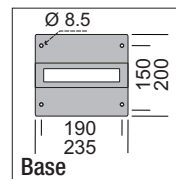

Colore struttura Structure color

Articolo Item

AT

GR

RU

W_{max}

LUMEN

LUMEN/W

Codice Code

Park 90

E27	park 90	65377	65376	65378	1x46	E27	700	IP65	⊕	15	A
Led	park 90 led-W	59287	59286	59288	23	led	3120	IP65	⊕	136	B
Led	park 90 led-N	59297	59296	59298	23	led	3120	IP65	⊕	136	B
EL	park 90/26 EL	68437	68436	68438	1x26	G24q-3	1800	IP65	⊕	69	A

Park 180

E27	park 180	65397	65396	65398	1x46	E27	700	IP65	⊕	15	A
Led	park 180 led-W	59307	59306	59308	23	led	3120	IP65	⊕	136	B
Led	park 180 led-N	59317	59316	59318	23	led	3120	IP65	⊕	136	B
EL	park 180/26 EL	68447	68446	68448	1x26	G24q-3	1800	IP65	⊕	69	A

Park 92

E27	park 92	65387	65386	65388	2x46	E27	1400	IP65	⊕	15	A
Led	park 92 led-W	59327	59326	59328	46	led	6240	IP65	⊕	136	B
Led	park 92 led-N	59337	59336	59338	46	led	6240	IP65	⊕	136	B
EL	park 92/2x26 EL	68457	68456	68458	2x26	G24q-3	3600	IP65	⊕	69	A

Park 182

E27	park 182	65407	65406	65408	2x46	E27	1400	IP65	⊕	15	A
Led	park 182 led-W	59347	59346	59348	46	led	6240	IP65	⊕	136	B
Led	park 182 led-N	59357	59356	59358	46	led	6240	IP65	⊕	136	B
EL	park 182/2x26 EL	68467	68466	68468	2x26	G24q-3	3600	IP65	⊕	69	A

Colore struttura Structure color

● Nuova versione New version

AT RAL 7016

Antracite goffrato Embossed anthracite

GR RAL 9006

Grigio goffrato Embossed grey

● RU

Ruggine Rust

Led Equipaggiata con led 3000K - Equipped with led 3000K

Led Equipaggiata con led 4000K - Equipped with led 4000K

Base