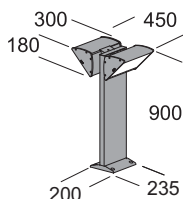

Colore struttura Structure color

Articolo Item

AT

GR

RU

W_{max}

LUMEN

LUMEN/W

Codice Code

Park 90

E27	park 90	65377	65376	65378	1x46	E27	700	IP65	⊕	15	A
Led	park 90 led-W	59287	59286	59288	23	led	3120	IP65	⊕	136	B
Led	park 90 led-N	59297	59296	59298	23	led	3120	IP65	⊕	136	B
EL	park 90/26 EL	68437	68436	68438	1x26	G24q-3	1800	IP65	⊕	69	A

Park 180

E27	park 180	65397	65396	65398	1x46	E27	700	IP65	⊕	15	A
Led	park 180 led-W	59307	59306	59308	23	led	3120	IP65	⊕	136	B
Led	park 180 led-N	59317	59316	59318	23	led	3120	IP65	⊕	136	B
EL	park 180/26 EL	68447	68446	68448	1x26	G24q-3	1800	IP65	⊕	69	A

Park 92

E27	park 92	65387	65386	65388	2x46	E27	1400	IP65	⊕	15	A
Led	park 92 led-W	59327	59326	59328	46	led	6240	IP65	⊕	136	B
Led	park 92 led-N	59337	59336	59338	46	led	6240	IP65	⊕	136	B
EL	park 92/2x26 EL	68457	68456	68458	2x26	G24q-3	3600	IP65	⊕	69	A

Park 182

E27	park 182	65407	65406	65408	2x46	E27	1400	IP65	⊕	15	A
Led	park 182 led-W	59347	59346	59348	46	led	6240	IP65	⊕	136	B
Led	park 182 led-N	59357	59356	59358	46	led	6240	IP65	⊕	136	B
EL	park 182/2x26 EL	68467	68466	68468	2x26	G24q-3	3600	IP65	⊕	69	A

Colore struttura Structure color

● Nuova versione New version

AT RAL 7016

Antracite goffrato Embossed anthracite

GR RAL 9006

Grigio goffrato Embossed grey

● RU

Ruggine Rust

Led Equipaggiata con led 3000K - Equipped with led 3000K

Led Equipaggiata con led 4000K - Equipped with led 4000K

Base