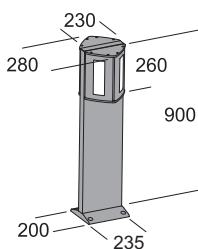

Kit 2/102

E27 kit 2/102	65327	65326	65328	2x57	E27	1830	IP65	⊕	16	A
● Led kit 2/102 led-W	59147	59146	59148	25,2	led	3000	IP65	⊕	119	A
● Led kit 2/102 led-N	59157	59156	59158	25,2	led	3000	IP65	⊕	119	A
EL kit 2/102 EL	67067	67066	67068	2x26	GX24q-3	3600	IP65	⊕	69	A

Colore struttura Structure color

- **AT RAL 7016**
  Antracite gofrato Embossed anthracite
- **GR RAL 9006**
  Grigio gofrato Embossed grey
- **RU**
  Ruggine Rust

● Nuova versione New version

- Led Equipaggiata con led 3000K - Equipped with led 3000K
- Led Equipaggiata con led 4000K - Equipped with led 4000K