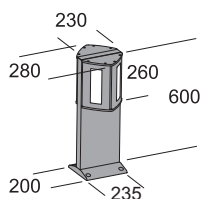

Kit 2/60

Articolo Item	Colore struttura Structure color			W_{max}	E	LUMEN	IP	LUMEN/W	A	
	AT	GR	RU							
E27 kit 2/60	65297	65296	65298	1x57	E27	915	IP65	⊕	16	A
● Led kit 2/60 led-W	59087	59086	59088	12,6	led	1500	IP65	⊕	119	A
● Led kit 2/60 led-N	59097	59096	59098	12,6	led	1500	IP65	⊕	119	A
EL kit 2/60 EL	67007	67006	67008	1x26	GX24q-3	1800	IP65	⊕	69	A

Kit 2/100

E27 kit 2/100	65307	65306	65308	1x57	E27	915	IP65	⊕	16	A
● Led kit 2/100 led-W	59107	59106	59108	12,6	led	1500	IP65	⊕	119	A
● Led kit 2/100 led-N	59117	59116	59118	12,6	led	1500	IP65	⊕	119	A
EL kit 2/100 EL	67027	67026	67028	1x26	GX24q-3	1800	IP65	⊕	69	A

Kit 2/62

E27 kit 2/62	65317	65316	65318	2x57	E27	1830	IP65	⊕	16	A
● Led kit 2/62 led-W	59127	59126	59128	25,2	led	3000	IP65	⊕	119	A
● Led kit 2/62 led-N	59137	59136	59138	25,2	led	3000	IP65	⊕	119	A
EL kit 2/62 EL	67047	67046	67048	2x26	GX24q-3	3600	IP65	⊕	69	A

Kit 2/102

E27 kit 2/102	65327	65326	65328	2x57	E27	1830	IP65	⊕	16	A
● Led kit 2/102 led-W	59147	59146	59148	25,2	led	3000	IP65	⊕	119	A
● Led kit 2/102 led-N	59157	59156	59158	25,2	led	3000	IP65	⊕	119	A
EL kit 2/102 EL	67067	67066	67068	2x26	GX24q-3	3600	IP65	⊕	69	A

Colore struttura Structure color

- **AT RAL 7016**
  Antracite gofrato Embossed anthracite
- **GR RAL 9006**
  Grigio gofrato Embossed grey
- **RU**
  Ruggine Rust

● Nuova versione New version

- Led Equipaggiata con led 3000K - Equipped with led 3000K
- Led Equipaggiata con led 4000K - Equipped with led 4000K