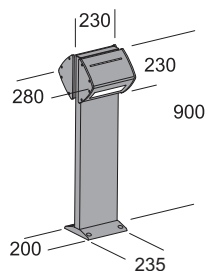

Kit 1/102

E27	kit 1/102	65287	65286	65288	2x57	E27	1830	IP65	⊕	16	A
Led	kit 1/102 led-W	59067	59066	59068	25,2	led	1900	IP65	⊕	75	A
Led	kit 1/102 led-N	59077	59076	59078	25,2	led	1900	IP65	⊕	75	A
EL	kit 1/102 EL	66987	66986	66988	2x26	GX24q-3	3600	IP65	⊕	69	A

Colore struttura Structure color

● Nuova versione New version

AT RAL 7016

Antracite gofrato Embossed anthracite

GR RAL 9006

Grigio gofrato Embossed grey

● RU

Ruggine Rust

Led Equipaggiata con led 3000K - Equipped with led 3000K

Led Equipaggiata con led 4000K - Equipped with led 4000K