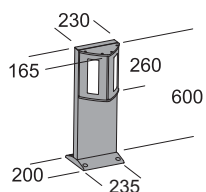

Led Equipaggiata con led 3000K - Equipped with led 3000K

Led Equipaggiata con led 4000K - Equipped with led 4000K

Kit 2/60

Articolo Item	Colore struttura Structure color			W <sub>max</sub>	E	LUMEN	IP	LUMEN/W	A	
	AT	GR	RU							
E27 kit 2/60	65297	65296	65298	1x57	E27	915	IP65	⊕	16	A
● Led kit 2/60 led-W	59087	59086	59088	12,6	led	1500	IP65	⊕	119	A
● Led kit 2/60 led-N	59097	59096	59098	12,6	led	1500	IP65	⊕	119	A
EL kit 2/60 EL	67007	67006	67008	1x26	GX24q-3	1800	IP65	⊕	69	A