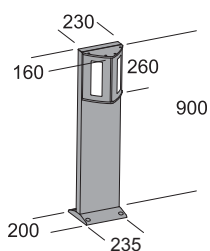

Kit 2/60

Articolo Item	Colore struttura Structure color			W_{max}	E	LUMEN	IP	LUMEN/W	A	
	AT	GR	RU							
E27 kit 2/60	65297	65296	65298	1x57	E27	915	IP65	⊕	16	A
● Led kit 2/60 led-W	59087	59086	59088	12,6	led	1500	IP65	⊕	119	A
● Led kit 2/60 led-N	59097	59096	59098	12,6	led	1500	IP65	⊕	119	A
EL kit 2/60 EL	67007	67006	67008	1x26	GX24q-3	1800	IP65	⊕	69	A

Kit 2/100

E27 kit 2/100	65307	65306	65308	1x57	E27	915	IP65	⊕	16	A
● Led kit 2/100 led-W	59107	59106	59108	12,6	led	1500	IP65	⊕	119	A
● Led kit 2/100 led-N	59117	59116	59118	12,6	led	1500	IP65	⊕	119	A
EL kit 2/100 EL	67027	67026	67028	1x26	GX24q-3	1800	IP65	⊕	69	A

Kit 2/62

E27 kit 2/62	65317	65316	65318	2x57	E27	1830	IP65	⊕	16	A
● Led kit 2/62 led-W	59127	59126	59128	25,2	led	3000	IP65	⊕	119	A
● Led kit 2/62 led-N	59137	59136	59138	25,2	led	3000	IP65	⊕	119	A
EL kit 2/62 EL	67047	67046	67048	2x26	GX24q-3	3600	IP65	⊕	69	A

Kit 2/102

E27 kit 2/102	65327	65326	65328	2x57	E27	1830	IP65	⊕	16	A
● Led kit 2/102 led-W	59147	59146	59148	25,2	led	3000	IP65	⊕	119	A
● Led kit 2/102 led-N	59157	59156	59158	25,2	led	3000	IP65	⊕	119	A
EL kit 2/102 EL	67067	67066	67068	2x26	GX24q-3	3600	IP65	⊕	69	A

Colore struttura Structure color

- **AT RAL 7016**
  Antracite gofrato Embossed anthracite
- **GR RAL 9006**
  Grigio gofrato Embossed grey
- **RU**
  Ruggine Rust

● Nuova versione New version

- Led Equipaggiata con led 3000K - Equipped with led 3000K
- Led Equipaggiata con led 4000K - Equipped with led 4000K