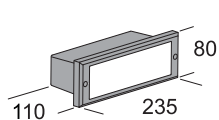

Colore struttura Structure color

Inka 1