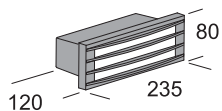

Inka 2

E27 inka 2	91057	91051	91056	91058	1x11FBT	E27	630	IP65	⊕ 57	C
Led inka 2 led-W	93267	93261	93266	93268	6,3	led	750	IP65	⊕ 119	D
Led inka 2 led-N	93277	93271	93276	93278	6,3	led	750	IP65	⊕ 119	D

Colore struttura Structure color

● Nuova versione New version

AT RAL 7016 Antracite gofrato Embossed anthracite	BI RAL 9016 Bianco gofrato Embossed white	GR RAL 9006 Grigio gofrato Embossed grey	RU Ruggine Rust

- Led Equipaggiata con led 3000K - Equipped with led 3000K
- Led Equipaggiata con led 4000K - Equipped with led 4000K