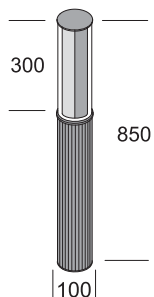

Colore struttura Structure color

Faro 50

Articolo Item	Colore struttura Structure color			W _{max}		LUMEN		LUMEN/W	
	AT	GR	RU						
● Led faro 50 led-W	57877	57876	57878	6,2	led	850	IP65	⊕ 137	B
● Led faro 50 led-N	57887	57886	57888	6,2	led	850	IP65	⊕ 137	B
EL faro 50 EL	68347	68346	68348	1x26	G24q-3	1800	IP65	⊕ 69	A

Faro 70

● Led faro 70 led-W	57897	57896	57898	6,2	led	850	IP65	⊕ 137	B
● Led faro 70 led-N	57907	57906	57908	6,2	led	850	IP65	⊕ 137	B
EL faro 70 EL	68377	68376	68378	1x26	G24q-3	1800	IP65	⊕ 69	A

Faro 85

● Led faro 85 led-W	57917	57916	57918	11,5	led	1560	IP65	⊕ 136	B
● Led faro 85 led-N	57927	57926	57928	11,5	led	1560	IP65	⊕ 136	B
EL faro 85 EL	68087	68086	68088	1x24	2G11	1800	IP65	⊕ 75	A

Colore struttura Structure color