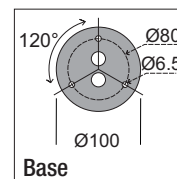

Colore struttura Structure color

Faro 50

Articolo Item	Colore struttura Structure color			W_{max}		LUMEN		LUMEN/W	
	AT	GR	RU						
● Led faro 50 led-W	57877	57876	57878	6,2	led	850	IP65	⊕ 137	B
● Led faro 50 led-N	57887	57886	57888	6,2	led	850	IP65	⊕ 137	B
EL faro 50 EL	68347	68346	68348	1x26	G24q-3	1800	IP65	⊕ 69	A

Faro 70

● Led faro 70 led-W	57897	57896	57898	6,2	led	850	IP65	⊕ 137	B
● Led faro 70 led-N	57907	57906	57908	6,2	led	850	IP65	⊕ 137	B
EL faro 70 EL	68377	68376	68378	1x26	G24q-3	1800	IP65	⊕ 69	A

Faro 85

● Led faro 85 led-W	57917	57916	57918	11,5	led	1560	IP65	⊕ 136	B
● Led faro 85 led-N	57927	57926	57928	11,5	led	1560	IP65	⊕ 136	B
EL faro 85 EL	68087	68086	68088	1x24	2G11	1800	IP65	⊕ 75	A

Colore struttura Structure color

● Nuova versione New version

AT RAL 7016 Antracite gofrato Embossed anthracite	GR RAL 9006 Grigio gofrato Embossed grey	● RU Ruggine Rust

Led Equipaggiata con led 3000K - Equipped with led 3000K

Led Equipaggiata con led 4000K - Equipped with led 4000K