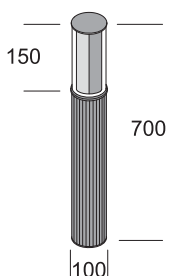

Colore struttura Structure color

Faro 50

Articolo Item	Colore struttura Structure color			W _{max}		LUMEN		LUMEN/W	
	AT	GR	RU						
● Led faro 50 led-W	57877	57876	57878	6,2	led	850	IP65	⊕ 137	B
● Led faro 50 led-N	57887	57886	57888	6,2	led	850	IP65	⊕ 137	B
EL faro 50 EL	68347	68346	68348	1x26	G24q-3	1800	IP65	⊕ 69	A

Faro 70

● Led faro 70 led-W	57897	57896	57898	6,2	led	850	IP65	⊕ 137	B
● Led faro 70 led-N	57907	57906	57908	6,2	led	850	IP65	⊕ 137	B
EL faro 70 EL	68377	68376	68378	1x26	G24q-3	1800	IP65	⊕ 69	A

Faro 85

● Led faro 85 led-W	57917	57916	57918	11,5	led	1560	IP65	⊕ 136	B
● Led faro 85 led-N	57927	57926	57928	11,5	led	1560	IP65	⊕ 136	B
EL faro 85 EL	68087	68086	68088	1x24	2G11	1800	IP65	⊕ 75	A

Colore struttura Structure color