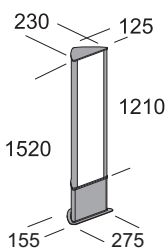

Colore struttura Structure color

Articolo Item

AT

GR

RU

W_{max}

LUMEN

LUMEN/W

Codice Code

Box 120A

● Led	box 120A led-W	59567	59566	59568	45,8	led	6260	IP65	⊕	137	B
●	box 120AS led-W	59577	59576	59578	91,6	led	12520	IP65	⊕	137	B
● Led	box 120A led-N	59587	59586	59588	45,8	led	6260	IP65	⊕	137	B
●	box 120AS led-N	59597	59596	59598	91,6	led	12520	IP65	⊕	137	B
EL	box 120A/2x54 EL	66307	66306	66308	2x54	G5	10000	IP65	⊕	93	A

Box 120B

● Led	box 120B led-W	59607	59606	59608	45,8	led	6260	IP65	⊕	137	B
●	box 120BS led-W	59617	59616	59618	91,6	led	12520	IP65	⊕	137	B
● Led	box 120B led-N	59627	59626	59628	45,8	led	6260	IP65	⊕	137	B
●	box 120BS led-N	59637	59636	59638	91,6	led	12520	IP65	⊕	137	B
EL	box 120B/2x54 EL	66347	66346	66348	2x54	G5	10000	IP65	⊕	93	A

Box 120C

● Led	box 120C led-W	59647	59646	59648	45,8	led	6260	IP65	⊕	137	B
●	box 120CS led-W	59657	59656	59658	91,6	led	12520	IP65	⊕	137	B
● Led	box 120C led-N	59667	59666	59668	45,8	led	6260	IP65	⊕	137	B
●	box 120CS led-N	59677	59676	59678	91,6	led	12520	IP65	⊕	137	B
EL	box 120C/2x54 EL	66387	66386	66388	2x54	G5	10000	IP65	⊕	93	A

Frangiluce Box 120

frangiluce 120

69993

frangiluce in alluminio - aluminium breaklight

Colore struttura Structure color

● Nuova versione New version

AT RAL 7016

Antracite goffrato Embossed anthracite

GR RAL 9006

Grigio goffrato Embossed grey

● RU

Ruggine Rust

● Led Equipaggiata con led 3000K - Equipped with led 3000K

● Led Equipaggiata con led 4000K - Equipped with led 4000K