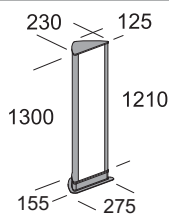

AT

GR

RU

W_{max}

LUMEN

LUMEN/W

Codice Code

Box 120A