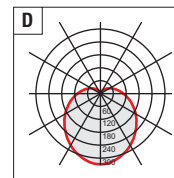

Split 90

		Colore struttura Structure color		W_{max}	Icona	LUMEN	Icona	LUMEN/W	Icona	
Articolo Item		CR	AL							
		Codice Code								
●	Led	splitt 90 led-W	35310 35316	18,7	led	2660	IP44	⊕	142	D
●		splitt 90S led-W	35320 35326	34,4	led	4690	IP44	⊕	136	D
●	Led DM	splitt 90S DM led-W	35330 35336	34,4	led	4690	IP44	⊕	136	D
●	Led EM	splitt 90 EM led-W	30620 30626	18,7	led	2660	IP44	⊕	142	D
●		splitt 90S EM led-W	30630 30636	34,4	led	4690	IP44	⊕	136	D
●	Led	splitt 90 led-N	35340 35346	18,7	led	2660	IP44	⊕	142	D
●		splitt 90S led-N	35350 35356	34,4	led	4690	IP44	⊕	136	D
●	Led DM	splitt 90S DM led-N	35360 35366	34,4	led	4690	IP44	⊕	136	D
●	Led EM	splitt 90 EM led-N	30640 30646	18,7	led	2660	IP44	⊕	142	D
●		splitt 90S EM led-N	30650 30656	34,4	led	4690	IP44	⊕	136	D
	EL	splitt 90/39 EL	39220 39226	1x39	G5	3500	IP44	⊕	90	B
		splitt 90/2x39 EL	39260 39266	2x39	G5	7000	IP44	⊕	90	C
	DM	splitt 90/2x39 DM	39700 39706	2x39	G5	7000	IP44	⊕	90	C
	EM	splitt 90/39 EM	30040 30046	1x39	G5	3500	IP44	⊕	90	B
		splitt 90/2x39 EM	30230 30236	2x39	G5	7000	IP44	⊕	90	C

Colore struttura Structure color

● Nuova versione New version

CR
Alluminio brillantato (effetto cromato) *Shined aluminium (chrome effect)*

AL
Alluminio anodizzato *Oxided aluminium*

Led Equipaggiata con led 3000K - *Equipped with led 3000K*

Led Equipaggiata con led 4000K - *Equipped with led 4000K*

Led DM Led DM DM Dimmerabile PUSH/DALI
Dimmable PUSH/DALI (info page10)

Led EM Led EM EM Emergenza (SA) 1h di serie - 3h a richiesta
Emergency 1h standard - 3h on request