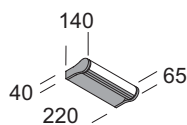

Colore struttura Structure color

Split 20 IN

Fornito con interruttore basculante.
Equipped with rocker switch.

Articolo Item	Colore struttura Structure color		W _{max}	LUMEN	IP	LUMEN/W	Icon
	CR	AL					
● Led split 20 led-W IN	36940	36946	6,2	850	IP44	137	D
● Led split 20 led-N IN	36950	36956	6,2	850	IP44	137	D
EL split 20/18 IN	39620	39626	1x18	G24q-2	1200	67	A