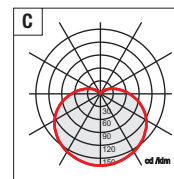

Split 90

		Colore struttura Structure color		W_{max}	Icona	LUMEN	Icona	LUMEN/W	Icona	
Articolo Item		CR	AL							
		Codice Code								
●	Led	splitt 90 led-W	35310 35316	18,7	led	2660	IP44	⊕	142	D
●		splitt 90S led-W	35320 35326	34,4	led	4690	IP44	⊕	136	D
●	Led DM	splitt 90S DM led-W	35330 35336	34,4	led	4690	IP44	⊕	136	D
●	Led EM	splitt 90 EM led-W	30620 30626	18,7	led	2660	IP44	⊕	142	D
●		splitt 90S EM led-W	30630 30636	34,4	led	4690	IP44	⊕	136	D
●	Led	splitt 90 led-N	35340 35346	18,7	led	2660	IP44	⊕	142	D
●		splitt 90S led-N	35350 35356	34,4	led	4690	IP44	⊕	136	D
●	Led DM	splitt 90S DM led-N	35360 35366	34,4	led	4690	IP44	⊕	136	D
●	Led EM	splitt 90 EM led-N	30640 30646	18,7	led	2660	IP44	⊕	142	D
●		splitt 90S EM led-N	30650 30656	34,4	led	4690	IP44	⊕	136	D
	EL	splitt 90/39 EL	39220 39226	1x39	G5	3500	IP44	⊕	90	B
		splitt 90/2x39 EL	39260 39266	2x39	G5	7000	IP44	⊕	90	C
	DM	splitt 90/2x39 DM	39700 39706	2x39	G5	7000	IP44	⊕	90	C
	EM	splitt 90/39 EM	30040 30046	1x39	G5	3500	IP44	⊕	90	B
		splitt 90/2x39 EM	30230 30236	2x39	G5	7000	IP44	⊕	90	C

Colore struttura Structure color

● Nuova versione New version

CR
Alluminio brillantato (effetto cromato) *Shined aluminium (chrome effect)*

AL
Alluminio anodizzato *Oxided aluminium*

Led Equipaggiata con led 3000K - *Equipped with led 3000K*

Led Equipaggiata con led 4000K - *Equipped with led 4000K*

Led DM Led DM DM Dimmerabile PUSH/DALI
Dimmable PUSH/DALI (info page10)

Led EM Led EM EM Emergenza (SA) 1h di serie - 3h a richiesta
Emergency 1h standard - 3h on request