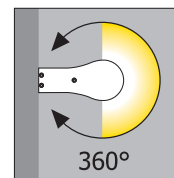

Split 150

		Colore struttura Structure color		W_{max}	Icon	LUMEN	Icon	LUMEN/W	Icon	
Articolo Item		CR	AL							
		Codice Code								
●	Led	split 150 led-W	35430 35436	31,2	led	4470	IP44	⊕	143	D
●		split 150S led-W	35440 35446	57,3	led	7820	IP44	⊕	136	D
●	Led DM	split 150S DM led-W	35450 35456	57,3	led	7820	IP44	⊕	136	D
●	Led EM	split 150 EM led-W	30700 30706	31,2	led	4470	IP44	⊕	143	D
●		split 150S EM led-W	30710 30716	57,3	led	7820	IP44	⊕	136	D
●	Led	split 150 led-N	35460 35466	31,2	led	4470	IP44	⊕	143	D
●		split 150S led-N	35470 35476	57,3	led	7820	IP44	⊕	136	D
●	Led DM	split 150S DM led-N	35480 35486	57,3	led	7820	IP44	⊕	136	D
●	Led EM	split 150 EM led-N	30720 30726	31,2	led	4470	IP44	⊕	143	D
●		split 150S EM led-N	30730 30736	57,3	led	7820	IP44	⊕	136	D
	EL	split 150/80 EL	39240 39246	1x80	G5	7000	IP44	⊕	87	B
		split 150/2x80 EL	39280 39286	2x80	G5	14000	IP44	⊕	87	C
	DM	split 150/2x80 DM	39720 39726	2x80	G5	14000	IP44	⊕	87	C
	EM	split 150/80 EM	30060 30066	1x80	G5	7000	IP44	⊕	87	B
		split 150/2x80 EM	30250 30256	2x80	G5	14000	IP44	⊕	87	C

Colore struttura Structure color

● Nuova versione New version

CR
Alluminio brillantato (effetto cromato) *Shined aluminium (chrome effect)*

AL
Alluminio anodizzato *Oxided aluminium*

Led Equipaggiata con led 3000K - *Equipped with led 3000K*

Led Equipaggiata con led 4000K - *Equipped with led 4000K*

Led DM **DM** Dimmerabile PUSH/DALI
Dimmable PUSH/DALI (info page 10)

Led EM **EM** Emergenza (SA) 1h di serie – 3h a richiesta
Emergency 1h standard – 3h on request