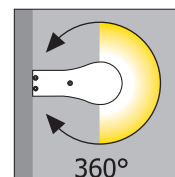

Colore struttura Structure color

● Nuova versione New version

CR

Alluminio brillantato (effetto cromato) Shined aluminium (chrome effect)

AL

Alluminio anodizzato Oxided aluminium

● Led Equipaggiata con led 3000K - Equipped with led 3000K

● Led Equipaggiata con led 4000K - Equipped with led 4000K