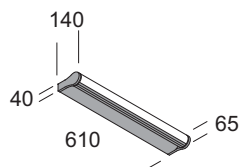

Split 60 IN

Fornito con interruttore basculante.
Equipped with rocker switch.

● Led split 60 led-W IN	36960	36966	12,5	1810	IP44	145	D
● Led split 60 led-N IN	36970	36976	12,5	1810	IP44	145	D
EL split 60/24 IN	39670	39676	1x24	G5	2000	83	B