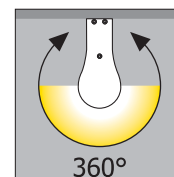

Colore struttura Structure color

● Nuova versione New version

CR

Alluminio brillantato (effetto cromato) Shined aluminium (chrome effect)

AL

Alluminio anodizzato Oxided aluminium

● Led Equipaggiata con led 3000K - Equipped with led 3000K

● Led Equipaggiata con led 4000K - Equipped with led 4000K