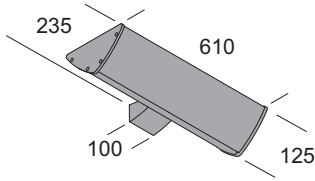

Plan 60

Articolo <i>Item</i>	Colore struttura <i>Structure color</i>				W_{max}	LUMEN	IP	LUMEN/W	C		
	AT	BI	GR	RU						Codice <i>Code</i>	
● Led plan 60 led-W	54087	54081	54086	54088	45,8	led	6260	IP65	⊕	137	C
● Led DM plan 60 DM led-W	54097	54091	54096	54098	45,8	led	6260	IP65	⊕	137	C
● Led EM plan 60 EM led-W	50067	50061	50066	50068	45,8	led	6260	IP65	⊕	137	C
● Led plan 60 led-N	54107	54101	54106	54108	45,8	led	6260	IP65	⊕	137	C
● Led DM plan 60 DM led-N	54117	54111	54116	54118	45,8	led	6260	IP65	⊕	137	C
● Led EM plan 60 EM led-N	50077	50071	50076	50078	45,8	led	6260	IP65	⊕	137	C
EL plan 60/2x24 EL	63237	63231	63236	63238	2x24	G5	4000	IP65	⊕	83	A
plan 60/2x36 EL	64317	64311	64316	64318	2x36	2G11	5800	IP65	⊕	81	B
plan 60/2x55 EL	63257	63251	63256	63258	2x55	2G11	9600	IP65	⊕	87	B
● DM plan 60/2x36 DM	64567	64561	64566	64568	2x36	2G11	5800	IP65	⊕	81	B
● plan 60/2x55 DM	64577	64571	64576	64578	2x55	2G11	9600	IP65	⊕	87	B
EM plan 60 EM/72	60187	60181	60186	60188	2x36	2G11	5800	IP65	⊕	81	B

Plan 120

● Led plan 120 led-W	54127	54121	54126	54128	91,6	led	12520	IP65	⊕	137	C
● Led DM plan 120 DM led-W	54137	54131	54136	54138	91,6	led	12520	IP65	⊕	137	C
● Led plan 120 led-N	54147	54141	54146	54148	91,6	led	12520	IP65	⊕	137	C
● Led DM plan 120 DM led-N	54157	54151	54156	54158	91,6	led	12520	IP65	⊕	137	C
EL plan 120/2x54 EL	63297	63291	63296	63298	2x54	G5	10000	IP65	⊕	93	A
● DM plan 120/2x54 DM	64587	64581	64586	64588	2x54	G5	10000	IP65	⊕	93	A

Colore struttura *Structure color*

AT RAL 7016
Antracite gofrato *Embossed anthracite*

BI RAL 9016
Bianco gofrato *Embossed white*

GR RAL 9006
Grigio gofrato *Embossed grey*

● **RU**
Ruggine *Rust*

● Nuova versione *New version*

Led Equipaggiata con led 3000K - *Equipped with led 3000K*

Led Equipaggiata con led 4000K - *Equipped with led 4000K*

Led DM **Led DM** **DM** Dimmerabile PUSH/DALI
Dimmable PUSH/DALI (info page 10)