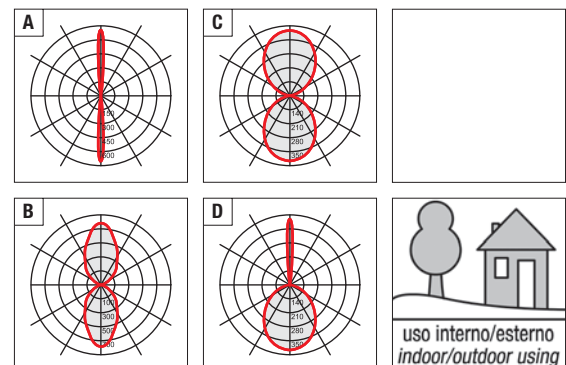

Equos 2 Led

Colore struttura Structure color

Articolo Item

AT BI GR RU
Codice Code

W_{max}

LUMEN

LUMEN/W

Articolo Item	AT	BI	GR	RU	W_{max}	led	LUMEN	IP65	Icon	LUMEN/W	Icon
● Led equos 2 led-W/5°	55407	55401	55406	55408	12	led	1000	IP65	□	84	A
● Led equos 2 led-N/5°	55337	55331	55336	55338	12	led	1000	IP65	□	84	A
● Led equos 2 led-W/40°	55417	55411	55416	55418	33	led	4000	IP65	□	121	B
● Led equos 2 led-N/40°	55347	55341	55346	55348	33	led	4000	IP65	□	121	B
● Led equos 2 led-W/120°	55427	55421	55426	55428	33	led	4000	IP65	□	121	C
● Led equos 2 led-N/120°	55357	55351	55356	55358	33	led	4000	IP65	□	121	C
● Led equos 2 led-W/MIX	55437	55431	55436	55438	22,5	led	2500	IP65	□	111	D
● Led equos 2 led-N/MIX	55367	55361	55366	55368	22,5	led	2500	IP65	□	111	D

Colore struttura Structure color

● Nuova versione New version

AT RAL 7016
Antracite gofrato Embossed anthracite

BI RAL 9016
Bianco gofrato Embossed white

GR RAL 9006
Grigio gofrato Embossed grey

● **RU**
Ruggine Rust

● Led Equipaggiata con led 3000K - Equipped with led 3000K

● Led Equipaggiata con led 4000K - Equipped with led 4000K