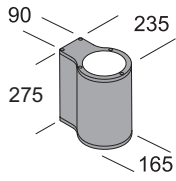

Equos 2 Led

Colore struttura Structure color

Articolo Item

AT BI GR RU
Codice Code

W_{max}

LUMEN

LUMEN/W

Articolo Item	AT	BI	GR	RU	W_{max}	led	LUMEN	IP65	Icon	LUMEN/W	Icon
● Led equos 2 led-W/5°	55407	55401	55406	55408	12	led	1000	IP65	□	84	A
● Led equos 2 led-N/5°	55337	55331	55336	55338	12	led	1000	IP65	□	84	A
● Led equos 2 led-W/40°	55417	55411	55416	55418	33	led	4000	IP65	□	121	B
● Led equos 2 led-N/40°	55347	55341	55346	55348	33	led	4000	IP65	□	121	B
● Led equos 2 led-W/120°	55427	55421	55426	55428	33	led	4000	IP65	□	121	C
● Led equos 2 led-N/120°	55357	55351	55356	55358	33	led	4000	IP65	□	121	C
● Led equos 2 led-W/MIX	55437	55431	55436	55438	22,5	led	2500	IP65	□	111	D
● Led equos 2 led-N/MIX	55367	55361	55366	55368	22,5	led	2500	IP65	□	111	D

Colore struttura Structure color

● Nuova versione New version

AT RAL 7016
Antracite gofrato Embossed anthracite

BI RAL 9016
Bianco gofrato Embossed white

GR RAL 9006
Grigio gofrato Embossed grey

● **RU**
Ruggine Rust

● Led Equipaggiata con led 3000K - Equipped with led 3000K

● Led Equipaggiata con led 4000K - Equipped with led 4000K