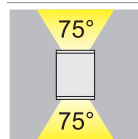

Equos 2

Articolo Item	AT	BI	GR	RU	W_{max}	LUMEN	IP	LUMEN/W	Icona
● MDEL equos 2L/35 MD-EL	64487	64481	64486	64488	1x35	G12 3700	IP65	⊕ 106	A

● MDEL equos 2/70 MD-EL	64497	64491	64496	64498	1x70	G12 7400	IP65	⊕ 106	B
● equos 2/150 MD-EL	64507	64501	64506	64508	1x150	G12 15100	IP65	⊕ 101	B

● MDEL equos MIX 70 MD-EL	64517	64511	64516	64518	1x70	G12 7400	IP65	⊕ 106	C

Equos 2

EL equos 2/2x42 EL	64167	64161	64166	64168	2x42(a)	GX24q-4 6400	IP65	⊕ 76	D
EM equos 2 EM	60167	60161	60166	60168	2x42(a)	GX24q-4 6400	IP65	⊕ 76	D

● MDEL equos 2/2x35 MD-EL	64527	64521	64526	64528	2x35	G12 7400	IP65	⊕ 106	E
● equos 2/2x70 MD-EL	64537	64531	64536	64538	2x70	G12 14800	IP65	⊕ 106	E
● equos 2/2x150 MD-EL	64547	64541	64546	64548	2x150	G12 30200	IP65	⊕ 101	E

Fascio orientabile
Adjustable Beam

Colore struttura Structure color

AT RAL 7016 Antracite gofrato Embossed anthracite	BI RAL 9016 Bianco gofrato Embossed white	GR RAL 9006 Grigio gofrato Embossed grey	● RU Ruggine Rust

● Nuova versione New version

EM Emergenza (SA) 1h di serie – 3h a richiesta.
Emergency 1h standard – 3h on request

(a) Equipaggiato con alimentatore multipotenza per l'utilizzo di lampade da 26W-32W o 42W
Equipped with multi-power ballast to use bulbs of 26W-32W or 42W