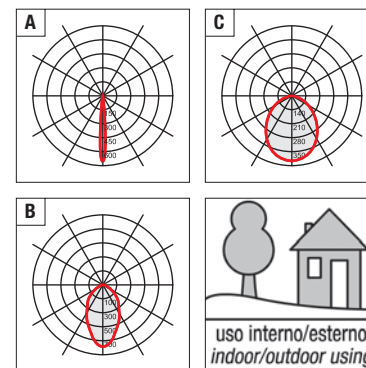

Equos 1 Led	Articolo Item	Colore struttura Structure color				W_{max}		LUMEN		LUMEN/W		
		AT	BI	GR	RU							Codice Code
	● Led equos 1 led-W/5° ● Led equos 1 led-N/5°	55377	55371	55376	55378	6	led	500	IP65		84	A
	55307	55301	55306	55308	6	led	500	IP65		84	A	
	● Led equos 1 led-W/40° ● Led equos 1 led-N/40°	55387	55381	55386	55388	16,5	led	2000	IP65		121	B
	55317	55311	55316	55318	16,5	led	2000	IP65		121	B	
	● Led equos 1 led-W/120° ● Led equos 1 led-N/120°	55397	55391	55396	55398	16,5	led	2000	IP65		121	C
	55327	55321	55326	55328	16,5	led	2000	IP65		121	C	

Colore struttura Structure color

- **AT RAL 7016**
  Antracite gofrato Embossed anthracite
- **BI RAL 9016**
  Bianco gofrato Embossed white
- **GR RAL 9006**
  Grigio gofrato Embossed grey
- **RU**
  Ruggine Rust

- **Led** Equipaggiata con led 3000K - Equipped with led 3000K
- **Led** Equipaggiata con led 4000K - Equipped with led 4000K