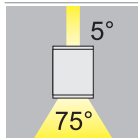

Equos 2

Articolo Item	AT	BI	GR	RU	W_{max}	LUMEN	IP	LUMEN/W	Icona
● MDEL equos 2L/35 MD-EL	64487	64481	64486	64488	1x35	G12 3700	IP65	⊕ 106	A

● MDEL equos 2/70 MD-EL	64497	64491	64496	64498	1x70	G12 7400	IP65	⊕ 106	B
● equos 2/150 MD-EL	64507	64501	64506	64508	1x150	G12 15100	IP65	⊕ 101	B

● MDEL equos MIX 70 MD-EL	64517	64511	64516	64518	1x70	G12 7400	IP65	⊕ 106	C

Equos 2

EL equos 2/2x42 EL	64167	64161	64166	64168	2x42(a)	GX24q-4 6400	IP65	⊕ 76	D
EM equos 2 EM	60167	60161	60166	60168	2x42(a)	GX24q-4 6400	IP65	⊕ 76	D

● MDEL equos 2/2x35 MD-EL	64527	64521	64526	64528	2x35	G12 7400	IP65	⊕ 106	E
● equos 2/2x70 MD-EL	64537	64531	64536	64538	2x70	G12 14800	IP65	⊕ 106	E
● equos 2/2x150 MD-EL	64547	64541	64546	64548	2x150	G12 30200	IP65	⊕ 101	E

Fascio orientabile
Adjustable Beam

Colore struttura Structure color

AT RAL 7016 Antracite gofrato Embossed anthracite	BI RAL 9016 Bianco gofrato Embossed white	GR RAL 9006 Grigio gofrato Embossed grey	● RU Ruggine Rust

● Nuova versione New version

EM Emergenza (SA) 1h di serie – 3h a richiesta.
Emergency 1h standard – 3h on request

(a) Equipaggiato con alimentatore multipotenza per l'utilizzo di lampade da 26W-32W o 42W
Equipped with multi-power ballast to use bulbs of 26W-32W or 42W