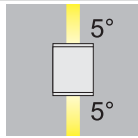

Equos 2

Articolo Item	AT	BI	GR	RU	W_{max}	LUMEN	IP	LUMEN/W	Icona
● MDEL equos 2L/35 MD-EL	64487	64481	64486	64488	1x35	G12 3700	IP65	⊕ 106	A