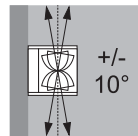

Fascio orientabile
Adjustable Beam

Colore struttura Structure color

AT RAL 7016 Antracite gofrato Embossed anthracite	BI RAL 9016 Bianco gofrato Embossed white	GR RAL 9006 Grigio gofrato Embossed grey	● RU Ruggine Rust
---	---	--	-----------------------------