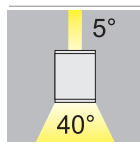

Equos 2 Led

Colore struttura Structure color

Articolo Item

AT BI GR RU
Codice Code

W_{max}

LUMEN

LUMEN/W

Articolo Item	AT	BI	GR	RU	W_{max}	led	LUMEN	IP65	Icon	LUMEN/W	Icon
● Led equos 2 led-W/5°	55407	55401	55406	55408	12	led	1000	IP65	□	84	A
● Led equos 2 led-N/5°	55337	55331	55336	55338	12	led	1000	IP65	□	84	A
● Led equos 2 led-W/40°	55417	55411	55416	55418	33	led	4000	IP65	□	121	B
● Led equos 2 led-N/40°	55347	55341	55346	55348	33	led	4000	IP65	□	121	B
● Led equos 2 led-W/120°	55427	55421	55426	55428	33	led	4000	IP65	□	121	C
● Led equos 2 led-N/120°	55357	55351	55356	55358	33	led	4000	IP65	□	121	C
● Led equos 2 led-W/MIX	55437	55431	55436	55438	22,5	led	2500	IP65	□	111	D
● Led equos 2 led-N/MIX	55367	55361	55366	55368	22,5	led	2500	IP65	□	111	D

Colore struttura Structure color

● Nuova versione New version

AT RAL 7016
Antracite gofrato Embossed anthracite

BI RAL 9016
Bianco gofrato Embossed white

GR RAL 9006
Grigio gofrato Embossed grey

● **RU**
Ruggine Rust

● Led Equipaggiata con led 3000K - Equipped with led 3000K

● Led Equipaggiata con led 4000K - Equipped with led 4000K