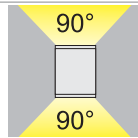

Equos 2

EL equos 2/2x42 EL	64167	64161	64166	64168	2x42(a)	GX24q-4 6400	IP65	⊕ 76	D
EM equos 2 EM	60167	60161	60166	60168	2x42(a)	GX24q-4 6400	IP65	⊕ 76	D