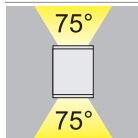

● MDEL equos 2/70 MD-EL	64497	64491	64496	64498	1x70	G12 7400	IP65	⊕ 106	B
● equos 2/150 MD-EL	64507	64501	64506	64508	1x150	G12 15100	IP65	⊕ 101	B