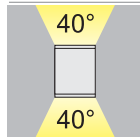

Equos 2 Led

Colore struttura Structure color

Articolo Item

AT BI GR RU
Codice Code

W_{max}

LUMEN

LUMEN/W

Articolo Item	AT	BI	GR	RU	W_{max}	led	LUMEN	IP65	Icon	LUMEN/W	Icon
● Led equos 2 led-W/5°	55407	55401	55406	55408	12	led	1000	IP65	□	84	A
● Led equos 2 led-N/5°	55337	55331	55336	55338	12	led	1000	IP65	□	84	A
● Led equos 2 led-W/40°	55417	55411	55416	55418	33	led	4000	IP65	□	121	B
● Led equos 2 led-N/40°	55347	55341	55346	55348	33	led	4000	IP65	□	121	B
● Led equos 2 led-W/120°	55427	55421	55426	55428	33	led	4000	IP65	□	121	C
● Led equos 2 led-N/120°	55357	55351	55356	55358	33	led	4000	IP65	□	121	C
● Led equos 2 led-W/MIX	55437	55431	55436	55438	22,5	led	2500	IP65	□	111	D
● Led equos 2 led-N/MIX	55367	55361	55366	55368	22,5	led	2500	IP65	□	111	D

Colore struttura Structure color

● Nuova versione New version

AT RAL 7016
Antracite gofrato Embossed anthracite

BI RAL 9016
Bianco gofrato Embossed white

GR RAL 9006
Grigio gofrato Embossed grey

● **RU**
Ruggine Rust

● Led Equipaggiata con led 3000K - Equipped with led 3000K

● Led Equipaggiata con led 4000K - Equipped with led 4000K