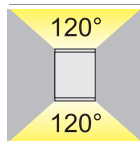

Equos 2 Led

Colore struttura Structure color

Articolo Item

AT BI GR RU
Codice Code

W_{max}

LUMEN

LUMEN/W

Articolo Item	AT	BI	GR	RU	W_{max}	led	LUMEN	IP65	Icon	LUMEN/W	Icon
● Led equos 2 led-W/5°	55407	55401	55406	55408	12	led	1000	IP65	□	84	A
● Led equos 2 led-N/5°	55337	55331	55336	55338	12	led	1000	IP65	□	84	A
● Led equos 2 led-W/40°	55417	55411	55416	55418	33	led	4000	IP65	□	121	B
● Led equos 2 led-N/40°	55347	55341	55346	55348	33	led	4000	IP65	□	121	B
● Led equos 2 led-W/120°	55427	55421	55426	55428	33	led	4000	IP65	□	121	C
● Led equos 2 led-N/120°	55357	55351	55356	55358	33	led	4000	IP65	□	121	C
● Led equos 2 led-W/MIX	55437	55431	55436	55438	22,5	led	2500	IP65	□	111	D
● Led equos 2 led-N/MIX	55367	55361	55366	55368	22,5	led	2500	IP65	□	111	D

Colore struttura Structure color

● Nuova versione New version

AT RAL 7016
Antracite gofrato Embossed anthracite

BI RAL 9016
Bianco gofrato Embossed white

GR RAL 9006
Grigio gofrato Embossed grey

● **RU**
Ruggine Rust

● Led Equipaggiata con led 3000K - Equipped with led 3000K

● Led Equipaggiata con led 4000K - Equipped with led 4000K