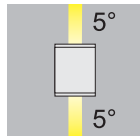

Equos 2 Led

Colore struttura Structure color

Articolo Item

AT BI GR RU
Codice Code

W_{max}

LUMEN

LUMEN/W

Articolo Item	AT	BI	GR	RU	W_{max}	led	LUMEN	IP65	Icon	LUMEN/W	Icon
● Led equos 2 led-W/5°	55407	55401	55406	55408	12	led	1000	IP65	□	84	A
● Led equos 2 led-N/5°	55337	55331	55336	55338	12	led	1000	IP65	□	84	A
● Led equos 2 led-W/40°	55417	55411	55416	55418	33	led	4000	IP65	□	121	B
● Led equos 2 led-N/40°	55347	55341	55346	55348	33	led	4000	IP65	□	121	B
● Led equos 2 led-W/120°	55427	55421	55426	55428	33	led	4000	IP65	□	121	C
● Led equos 2 led-N/120°	55357	55351	55356	55358	33	led	4000	IP65	□	121	C
● Led equos 2 led-W/MIX	55437	55431	55436	55438	22,5	led	2500	IP65	□	111	D
● Led equos 2 led-N/MIX	55367	55361	55366	55368	22,5	led	2500	IP65	□	111	D

Colore struttura Structure color

● Nuova versione New version

AT RAL 7016
Antracite gofrato Embossed anthracite

BI RAL 9016
Bianco gofrato Embossed white

GR RAL 9006
Grigio gofrato Embossed grey

● **RU**
Ruggine Rust

● Led Equipaggiata con led 3000K - Equipped with led 3000K

● Led Equipaggiata con led 4000K - Equipped with led 4000K